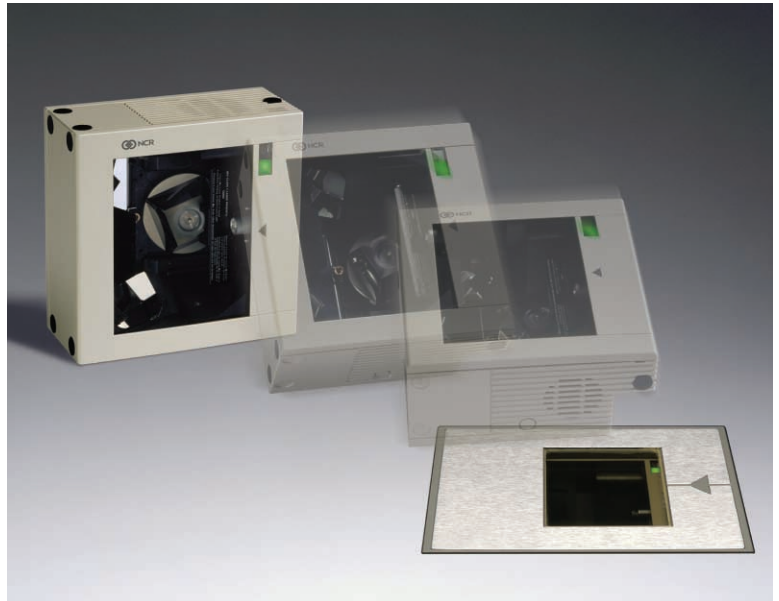

Transforming Transactions
into Relationships

NCR RealScan™ 7882 Convertible Scanner

The NCR RealScan 7882 convertible scanner offers:

- Best-in-class performance for single-window scanners with more flexibility and features than competitive scanners.
- The OPTIMIZER, an NCR exclusive feature that adjusts the scan pattern to the correct angle for *optimal* horizontal or vertical scanning.
- PACESETTER *Plus* software, which facilitates faster and more accurate decoding of bar codes and uniquely offers the ability to report on poor quality labels;
- Valued connectivity for a keyboard wedge and a handheld scanner are standard features;
- The ability to obtain power from the terminal, this reduces cables and cost while improving reliability.

More transactions per minute

The NCR RealScan 7882 offers a dense 24-line scan pattern that is shot at the bar code by a 5500 rpm motor, smothering it with 92 patterns per second, comprised of 2,200 scan lines. This *engulfing, web-like array of scan lines* lets the cashier aggressively scan anywhere in the scan volume and receive a speedy and accurate scan. In the case of a problem label, NCR's patented PACESETTER *Plus* software quickly recognizes label defects that may exist, corrects them, and then sends accurate information to the POS terminal. In addition, these poor quality labels can be tracked and then traced to the retailer's supplier for quality review.