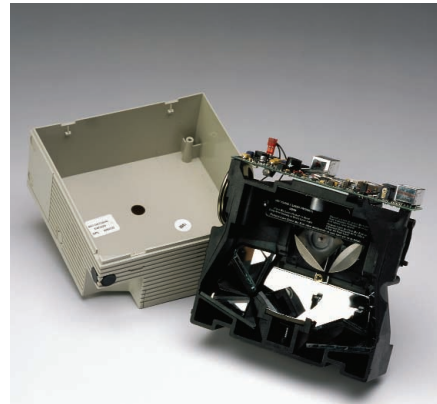

Designed for long life and ease of service, the NCR RealScan 7882 has fewer parts and smart engineering built in.

Transforming Transactions
into Relationships

www.ncr.com

NCR continually improves products as new technologies and components become available. NCR, therefore, reserves the right to change specifications without prior notice.

All features, functions, and operations described herein may not be marketed by NCR in all parts of the world. Consult your NCR representative or NCR office for the latest information.

NCR RealScan is either a registered trademark or trademark of NCR Corporation in the United States and/or other countries.

All brand and product names appearing in this brochure are trademarks, registered trademarks, or service marks of their respective holders.

Class IIa Laser Product – avoid long-term viewing of direct laser light.
Effective 2/2001

© 2002 NCR Corporation

Patents Pending

Printed in U.S.A.

EB-1523-0302